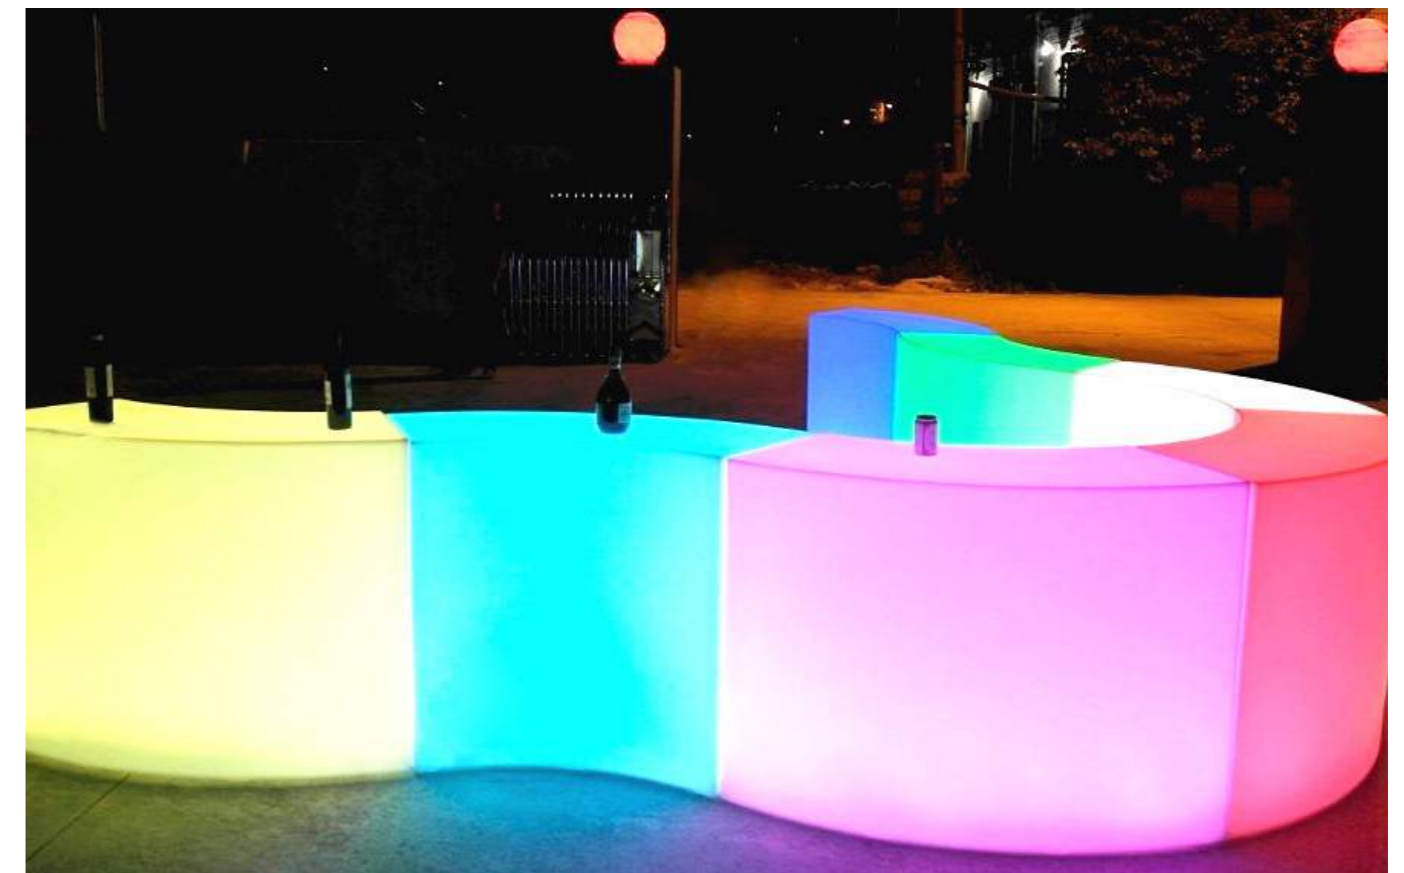

## BAR COUNTER 7 - ICE BUCKET BAR HJ990B

PE material

Light Time\*  
**8 - 12 hrs**

Charging Time  
**4 - 5 hrs**

L: **142 cm**  
W: **65 cm**  
H: **102 cm**

Weight  
**28 kgs**

\*According to the color used, the intensity and the outside temperature.