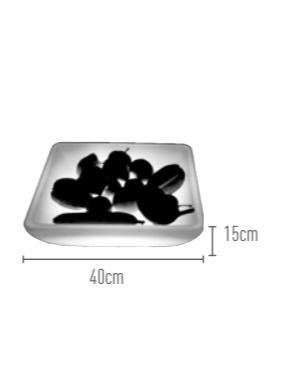

LED DISPLAY 6 HJ919

LED DISPLAY 7 HJ920A

Light Time*
8 - 12 hrs

L: **42 cm**
W: **42 cm**
H: **17 cm**

Charging Time
4 - 5 hrs

Weight
2.5 kgs