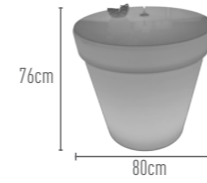

# REMOVABLE MODULE

**COCKTAIL TABLE 9** HJ8002N

PE material

Light Time\*  
**8 - 12 hrs**

Charging Time  
**4 - 5 hrs**

L: **82 cm**  
W: **82 cm**  
H: **78 cm**

Weight  
**14 kgs**

\*According to the color used, the intensity and the outside temperature.