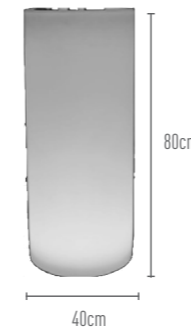

ICE BUCKET 5 HJ822P

PE material

Light Time*
8 - 12 hrs

Charging Time
4 - 5 hrs

L: **42 cm**
W: **42 cm**
H: **82 cm**

Weight
7 kgs