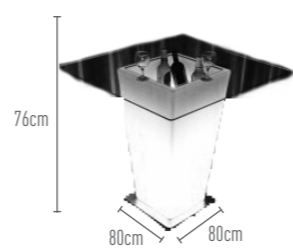

Light Time*
8 - 12 hrs

L: **82 cm**
W: **82 cm**
H: **78 cm**

Charging Time
4 - 5 hrs

Weight
28 kgs