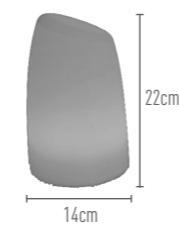

LED TABLE LAMP 2 HJ918

PE material

Light Time*
8 - 12 hrs

Charging Time
4 - 5 hrs

L: **15 cm**
W: **15 cm**
H: **23 cm**

Weight
1 kgs