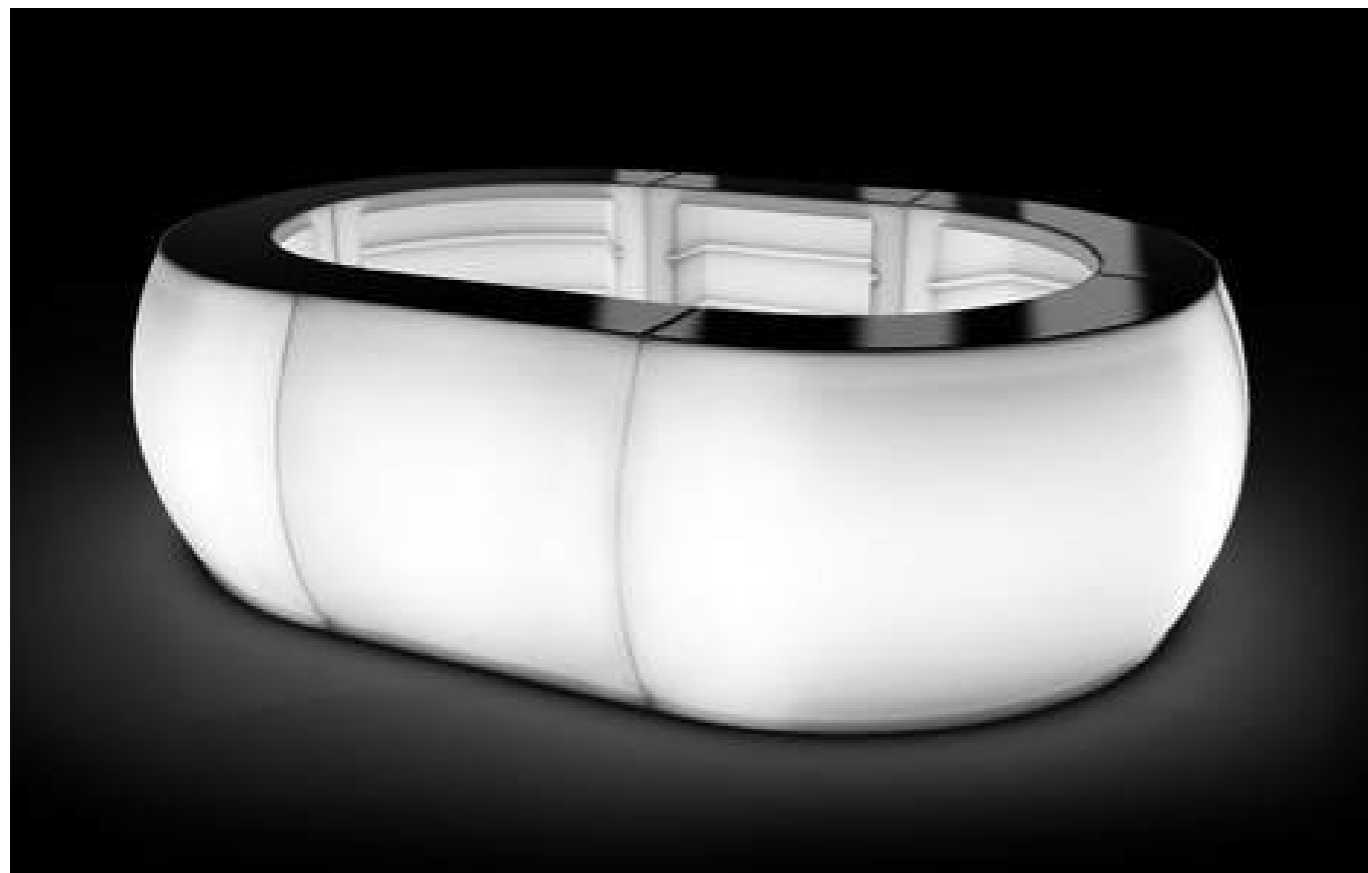

## BAR COUNTER 7 - ICE BUCKET BAR HJ990B

PE material

Light Time\*  
**8 - 12 hrs**

Charging Time  
**4 - 5 hrs**

L: **142 cm**  
W: **65 cm**  
H: **102 cm**

Weight  
**28 kgs**

\*According to the color used, the intensity and the outside temperature.