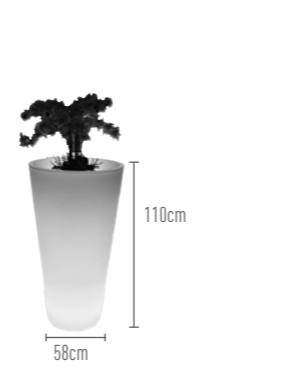

FLOWER POT 9 HJ300V

FLOWER POTS

REMOVABLE MODULE

FLOWER POT 8 HJ300Z1

PE material

Light Time*
8 - 12 hrs

Charging Time
4 - 5 hrs

L: **60 cm**
W: **60 cm**
H: **112 cm**

Weight
13 kgs