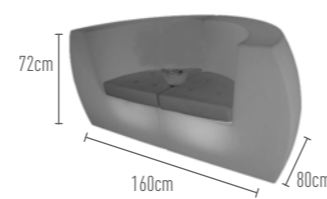

SOFAS

CONNECTOR MODULE

PE material with cushion

Light Time*
8 - 12 hrs

Charging Time
4 - 5 hrs

L: **80 cm**
W: **80 cm**
H: **75 cm**

Weight
14 kgs

PE material with cushion

Light Time*
8 - 12 hrs

Charging Time
4 - 5 hrs

L: **80 cm**
W: **70 cm**
H: **72 cm**

Weight
16 kgs

PE material with cushion

Light Time*
8 - 12 hrs

Charging Time
4 - 5 hrs

L: **162 cm**
W: **82 cm**
H: **75 cm**

Weight
28 kgs

SOFAS

CONNECTOR MODULE

PE material

Light Time*
8 - 12 hrs

Charging Time
4 - 5 hrs

L: **82 cm**
W: **82 cm**
H: **74 cm**

Weight
10 kgs

*According to the color used, the intensity and the outside temperature.