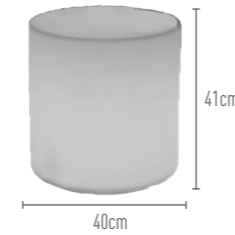

Light Time*
8 - 12 hrs

Charging Time
4 - 5 hrs

L: **42 cm**
W: **42 cm**
H: **42 cm**

Weight
5 kgs