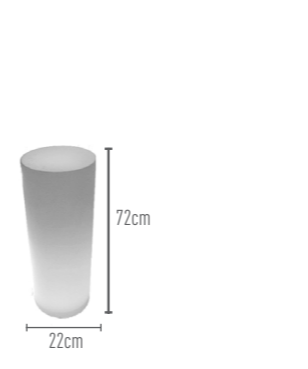

FLOOR LAMPS

REMOVABLE MODULE

LED ROUND COLUMN 1 HJ830A

PE material

Light Time*
5 - 6 hrs

L: **23 cm**
W: **23 cm**
H: **74 cm**

Charging Time
4 - 5 hrs

Weight
3 kgs