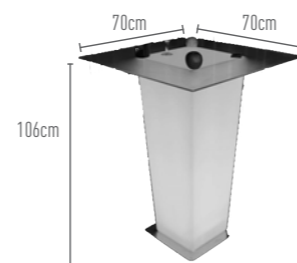

Light Time*
8 - 12 hrs

L: **72 cm**
W: **72 cm**
H: **108 cm**

Charging Time
4 - 5 hrs

Weight
34 kgs