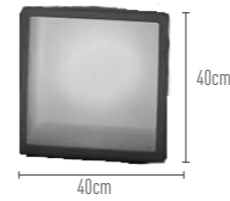

ICE BUCKET 12 HJ33330

ICE BUCKETS

CONNECTOR MODULE

ICE BUCKET 11 HJ302H

PE material

Light Time*
8 - 12 hrs

L: **42 cm**
W: **42 cm**
H: **42 cm**

Charging Time
4 - 5 hrs

Weight
5 kgs