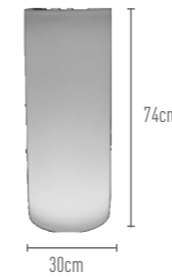

ICE BUCKETS

REMOVABLE MODULE

ICE BUCKET 4 HJ822K

PE material

Light Time*
8 - 12 hrs

Charging Time
4 - 5 hrs

L: **32 cm**
W: **32 cm**
H: **76 cm**

Weight
4 kgs