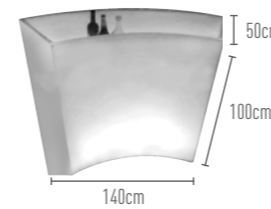

BAR COUNTER 7 - ICE BUCKET BAR HJ990B

PE material

Light Time*
8 - 12 hrs

Charging Time
4 - 5 hrs

L: **142 cm**
W: **65 cm**
H: **102 cm**

Weight
28 kgs