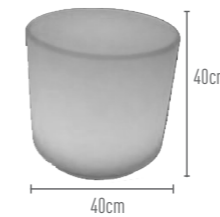

Light Time*
8 - 12 hrs

Charging Time
4 - 5 hrs

L: **42 cm**
W: **42 cm**
H: **42 cm**

Weight
5 kgs