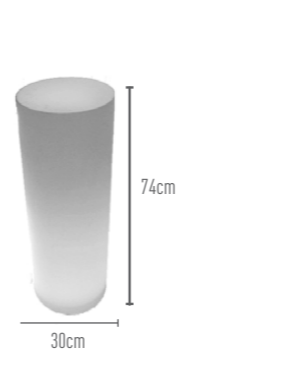

LED ROUND COLUMN 2 HJ830C

Light Time*
5 - 6 hrs

L: **32 cm**
W: **32 cm**
H: **76 cm**

Charging Time
4 - 5 hrs

Weight
4 kgs