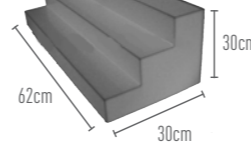

PE material