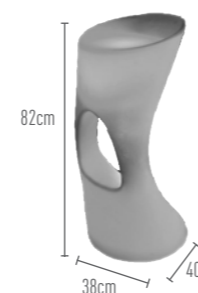

*According to the color used, the intensity and the outside temperature.