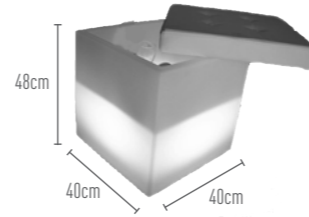

### ICE BUCKET 1 HJ302T

PE material with cushion

Light Time\*  
**8 - 12 hrs**

Charging Time  
**4 - 5 hrs**

L: **42 cm**  
W: **42 cm**  
H: **50 cm**

Weight  
**9 kgs**