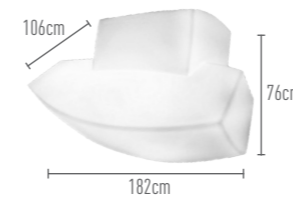

Light Time*
8 - 12 hrs

Charging Time
4 - 5 hrs

L: **184 cm**
W: **102 cm**
H: **78 cm**

Weight
35 kgs