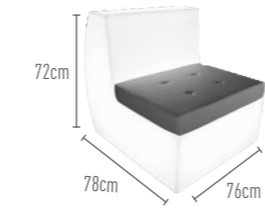

PE material with cushion

Light Time\*  
**8 - 12 hrs**

Charging Time  
**4 - 5 hrs**

L: **80 cm**  
W: **70 cm**  
H: **72 cm**

Weight  
**16 kgs**

**SOFA 3** HJ921D

PE material with cushion

Light Time\*  
**8 - 12 hrs**