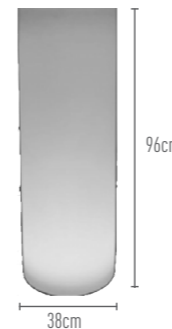

ICE BUCKET 6 HJ822B

PE material

Light Time*
8 - 12 hrs

Charging Time
4 - 5 hrs

L: **40 cm**
W: **40 cm**
H: **98 cm**

Weight
8 kgs