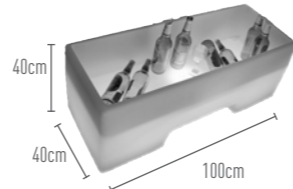

PE material

Light Time\*  
**8 - 12 hrs**

L: **102 cm**  
W: **42 cm**  
H: **42 cm**

Charging Time  
**4 - 5 hrs**

Weight  
**12 kgs**

**ICE BUCKET 9** HJ817A

PE material with tempered glass

Light Time\*  
**8 - 12 hrs**