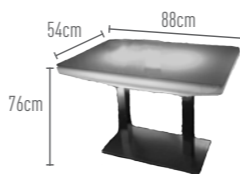

*According to the color used, the intensity and the outside temperature.