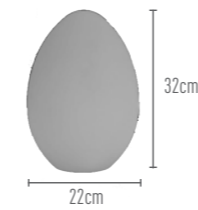

Light Time*
8 - 12 hrs

Charging Time
4 - 5 hrs

L: **23 cm**
W: **23 cm**
H: **33 cm**

Weight
1.5 kgs