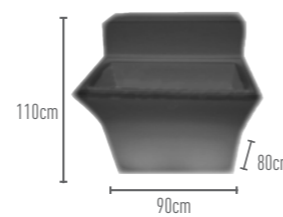

## BAR COUNTER 3 - ICE BUCKET BAR HJ312C

PE material

Light Time\*  
**8 - 12 hrs**

Charging Time  
**4 - 5 hrs**

L: **92 cm**  
W: **82 cm**  
H: **112 cm**

Weight  
**27 kgs**

\*According to the color used, the intensity and the outside temperature.