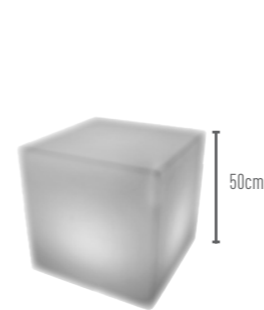

CUBE 6 HJ302D

Light Time*
8 - 12 hrs

Charging Time
4 - 5 hrs

L: **52 cm**
W: **52 cm**
H: **52 cm**

Weight
6 kgs